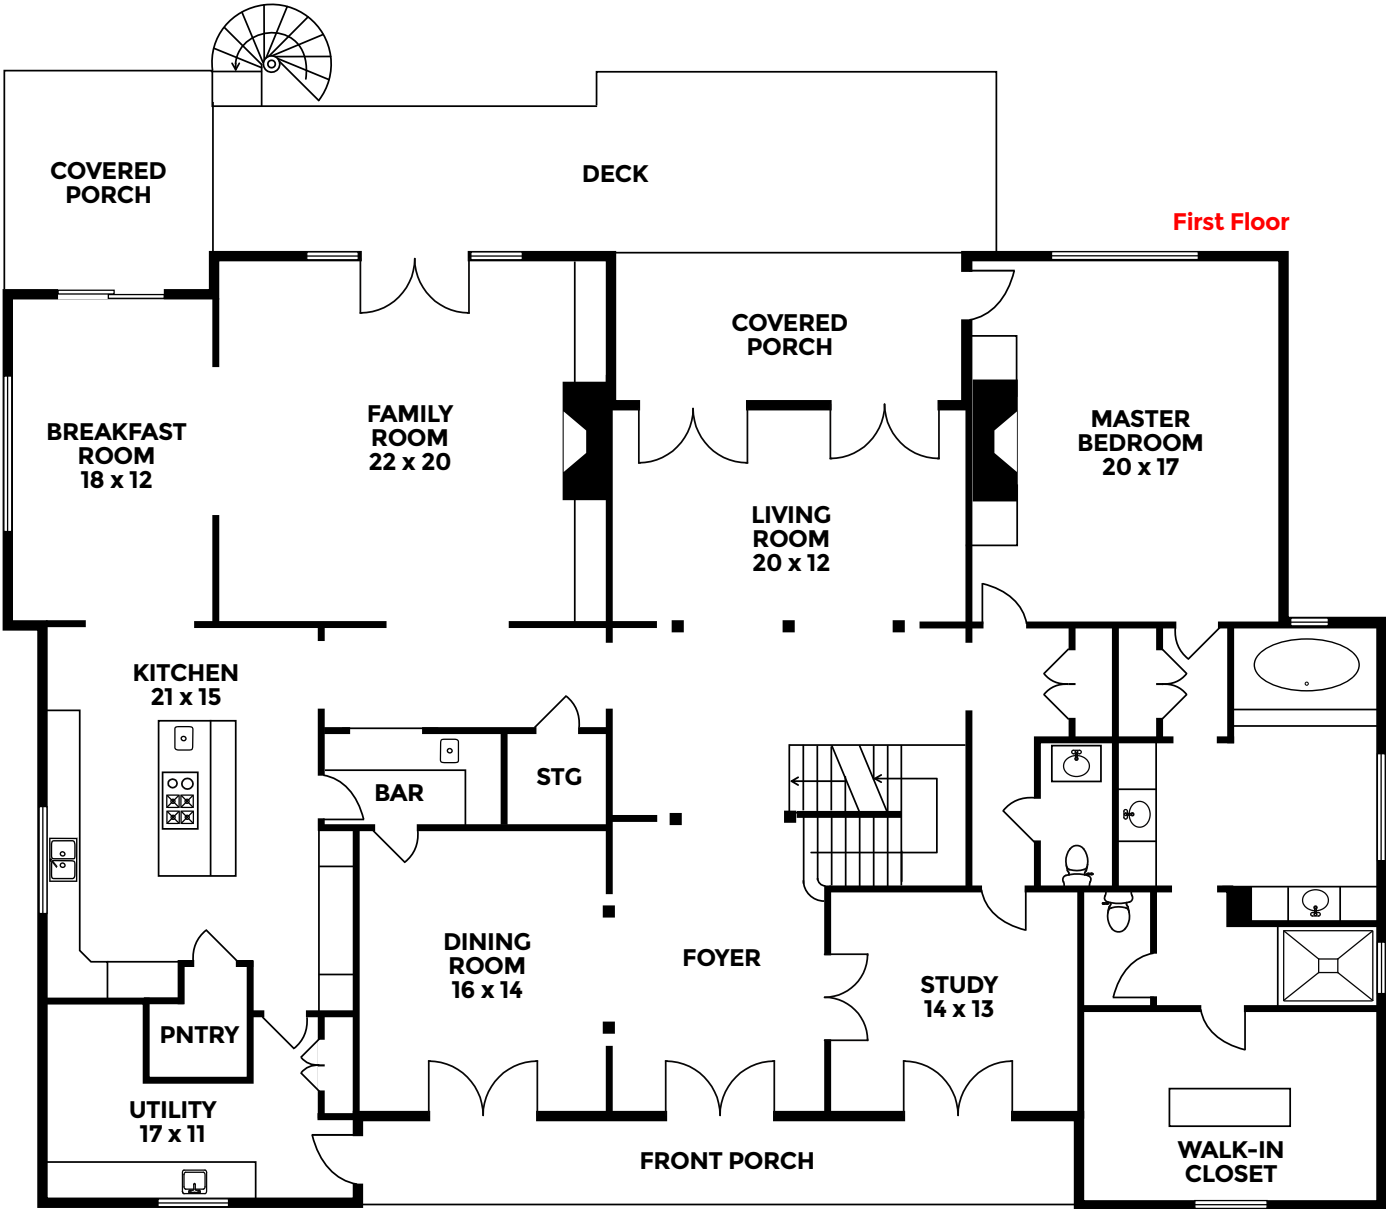

21 Colonel Winstead Drive

Listed by:
Marty Warren
Zeitlin & Co., Realtors
615.794.0833

Dimensions are approximate and are not guaranteed.
For informational purposes only; not to scale.

Floor plan: pixcis.com